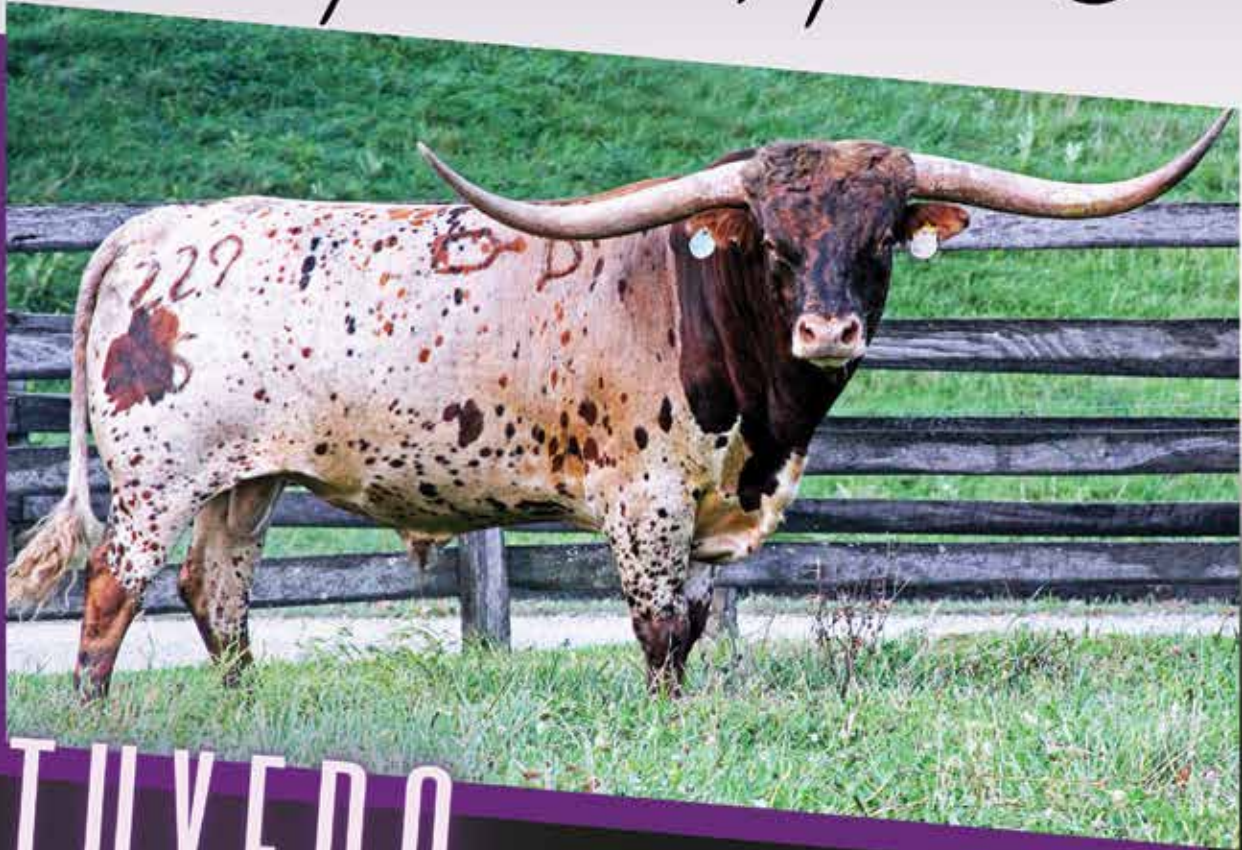

BREEDING: Exposed to **Tuxedo** from 6/27/2022 to 12/21/2022.

COMMENTS: HHF Delta Ranger is a big-bodied cow and a great producer. She's had three heifers out of **Tuxedo**, which we are retaining two of them in our herd and the other one was purchased by Larry Smith II for a show heifer; she did very well showing for him. Ranger and **Tuxedo** did very well together.

JP Rio Grande- \$172.00

F

Tomey Farms

2022 Premier Herd Sire

TUXEDO

COWBOY TUFF CHEX X SWEET JUBIELEE

*Futurity
Champion Producer*

Mike & Jamie