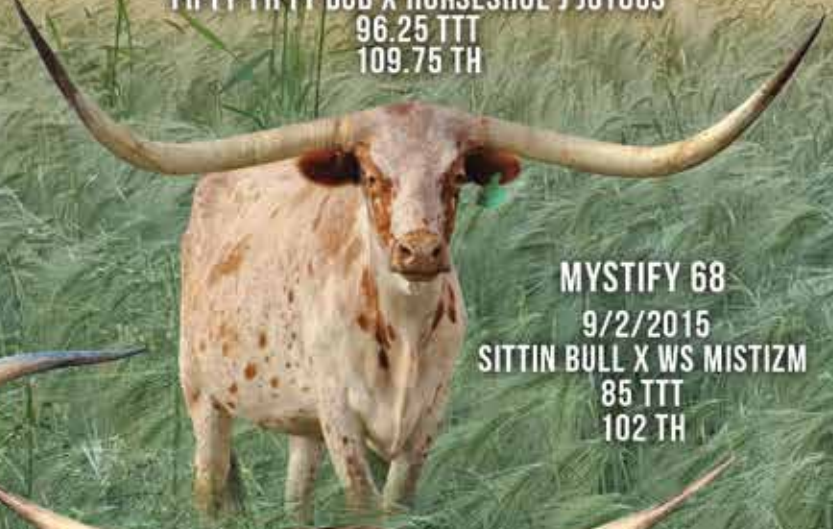

HORSESHOE J MAGNIFICENT
10/11/2013
FIFTY-FIFTY BCB X HORSESHOE J JOYOUS
96.25 TTT
109.75 TH