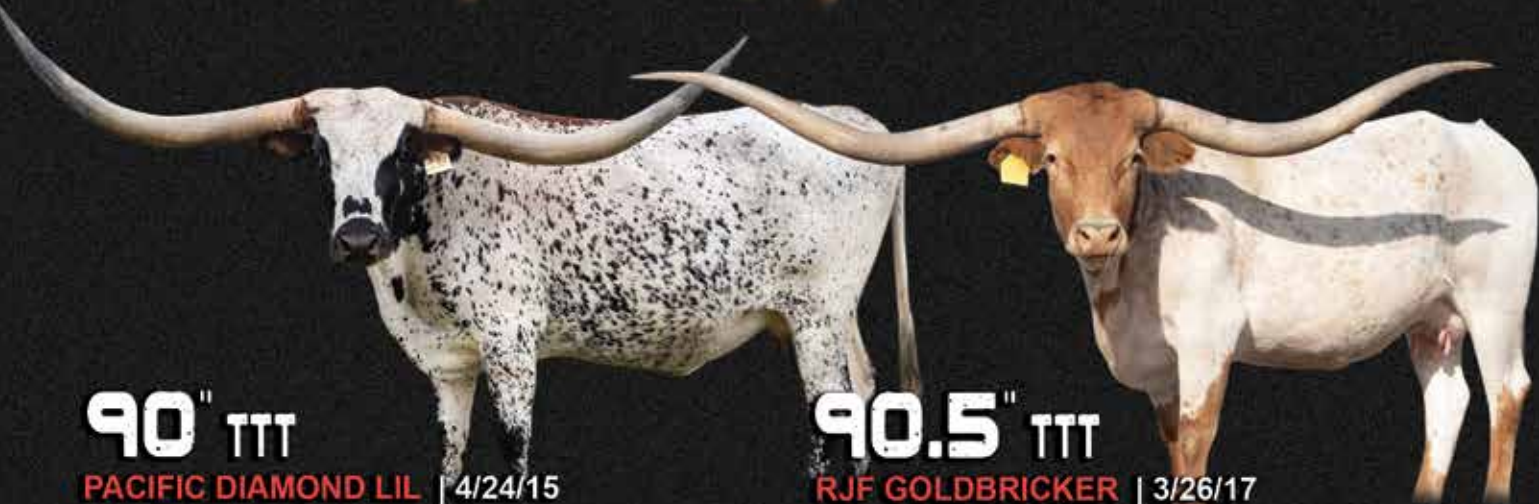

90" TTT

PACIFIC DIAMOND LIL | 4/24/15

90.5" TTT

RJF GOLDBRICKER | 3/26/17