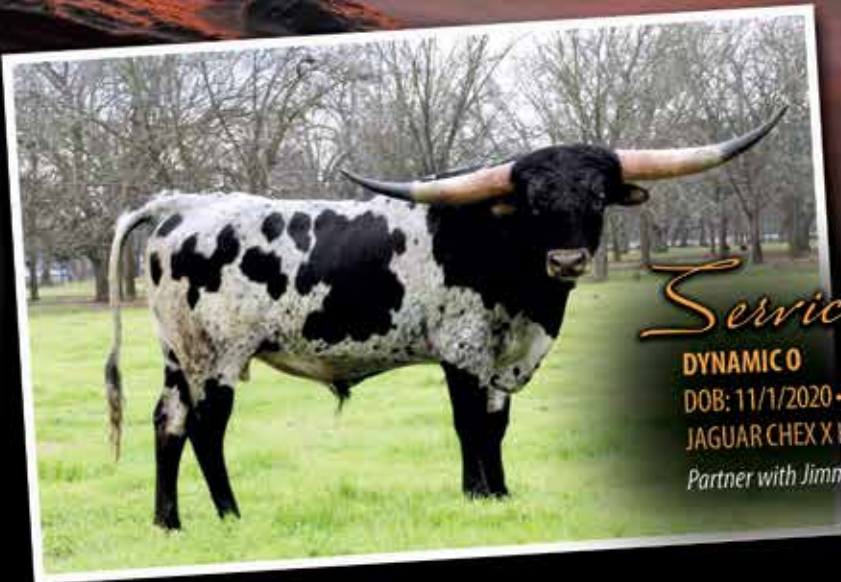

LOT #12

Smokin Stones LP

DOB: 11/14/2020 • BANDERA'S HOT SHOT BCB X KETTLE'S GARNET

Service Sire

DYNAMICO

DOB: 11/1/2020 • 69.25" TTT

JAGUAR CHEX X HORSESHOE J ROBUST

Partner with Jimmy Jones

LONESOME PINES RANCH | JOHN & CHRISTY RANDOLPH
832-766-4055 OR 713-703-8458 | SMITHVILLE, TX | LPINESRANCH@AOL.COM

Members of the ITLA, TLBAA & Partners of the Millennium Futurity

www.lonesomepinesranch.com